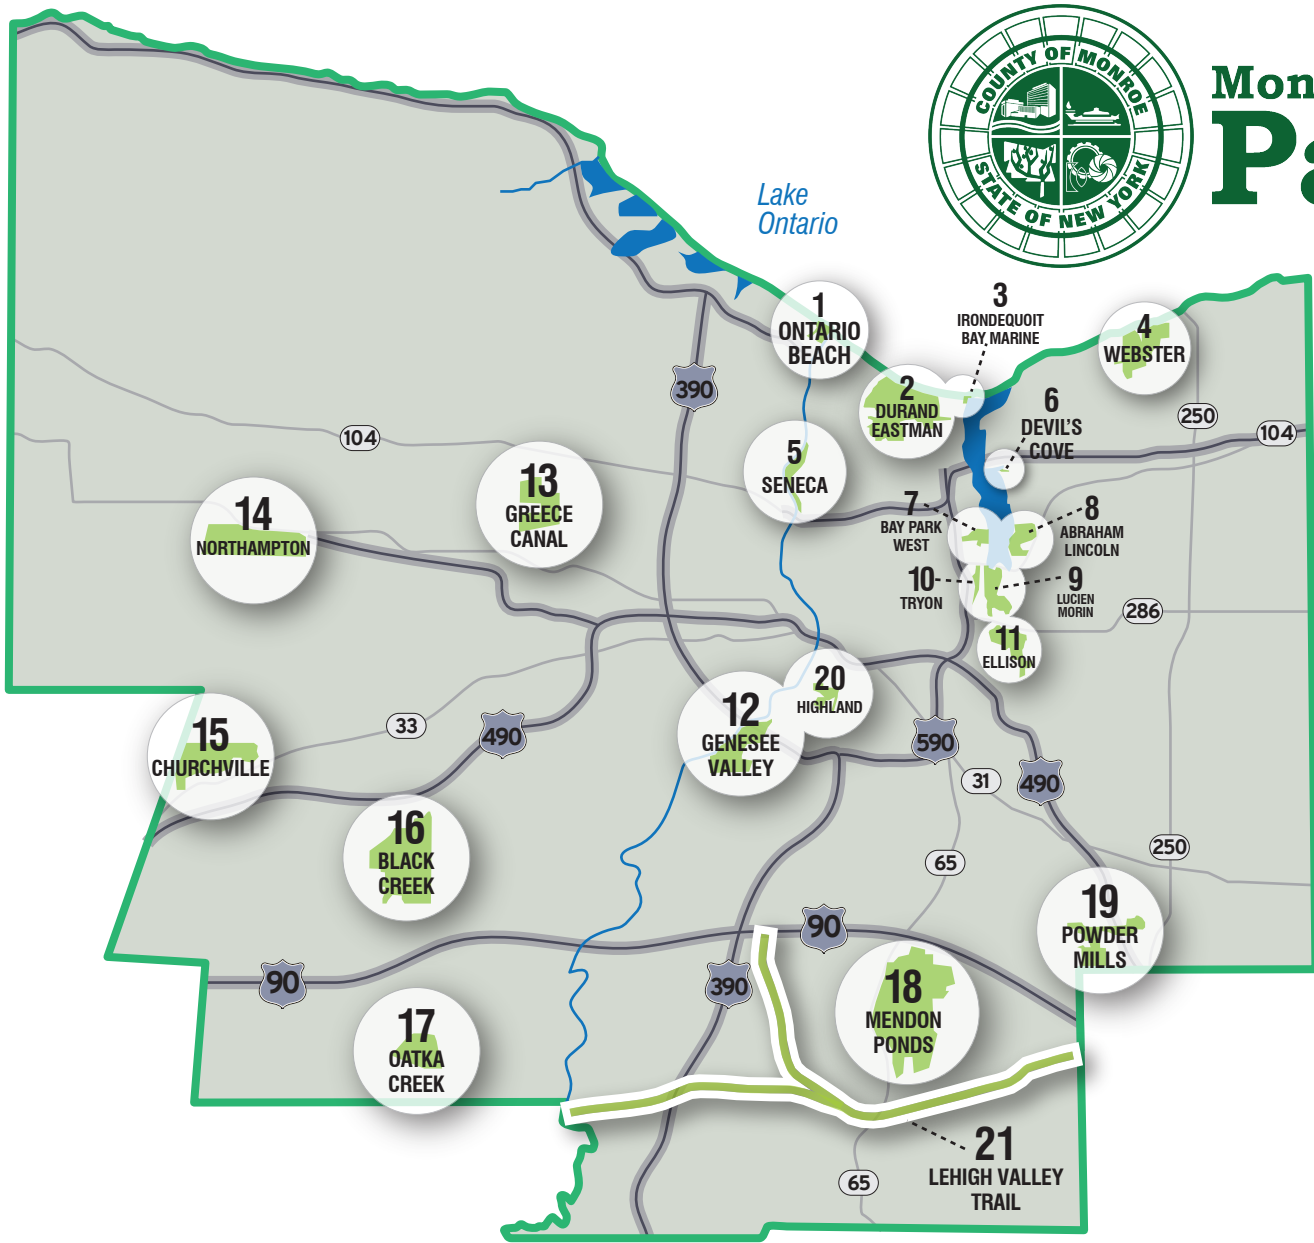

Monroe County Parks

- 1 ONTARIO BEACH PARK
- 2 DURAND EASTMAN PARK
- 3 IRONDEQUOIT BAY MARINE PARK
- 4 WEBSTER PARK
- 5 SENECA PARK & ZOO
- 6 DEVIL'S COVE
- 7 IRONDEQUOIT BAY PARK WEST
- 8 ABRAHAM LINCOLN PARK
- 9 LUCIEN MORIN PARK
- 10 TRYON PARK
- 11 ELLISON PARK
- 12 GENESEE VALLEY PARK
- 13 GREECE CANAL PARK
- 14 NORTHAMPTON PARK
- 15 CHURCHVILLE PARK
- 16 BLACK CREEK PARK
- 17 OATKA CREEK PARK
- 18 MENDON PONDS PARK
- 19 POWDER MILLS PARK
- 20 HIGHLAND PARK
- 21 LEHIGH VALLEY TRAIL LINEAR PARK