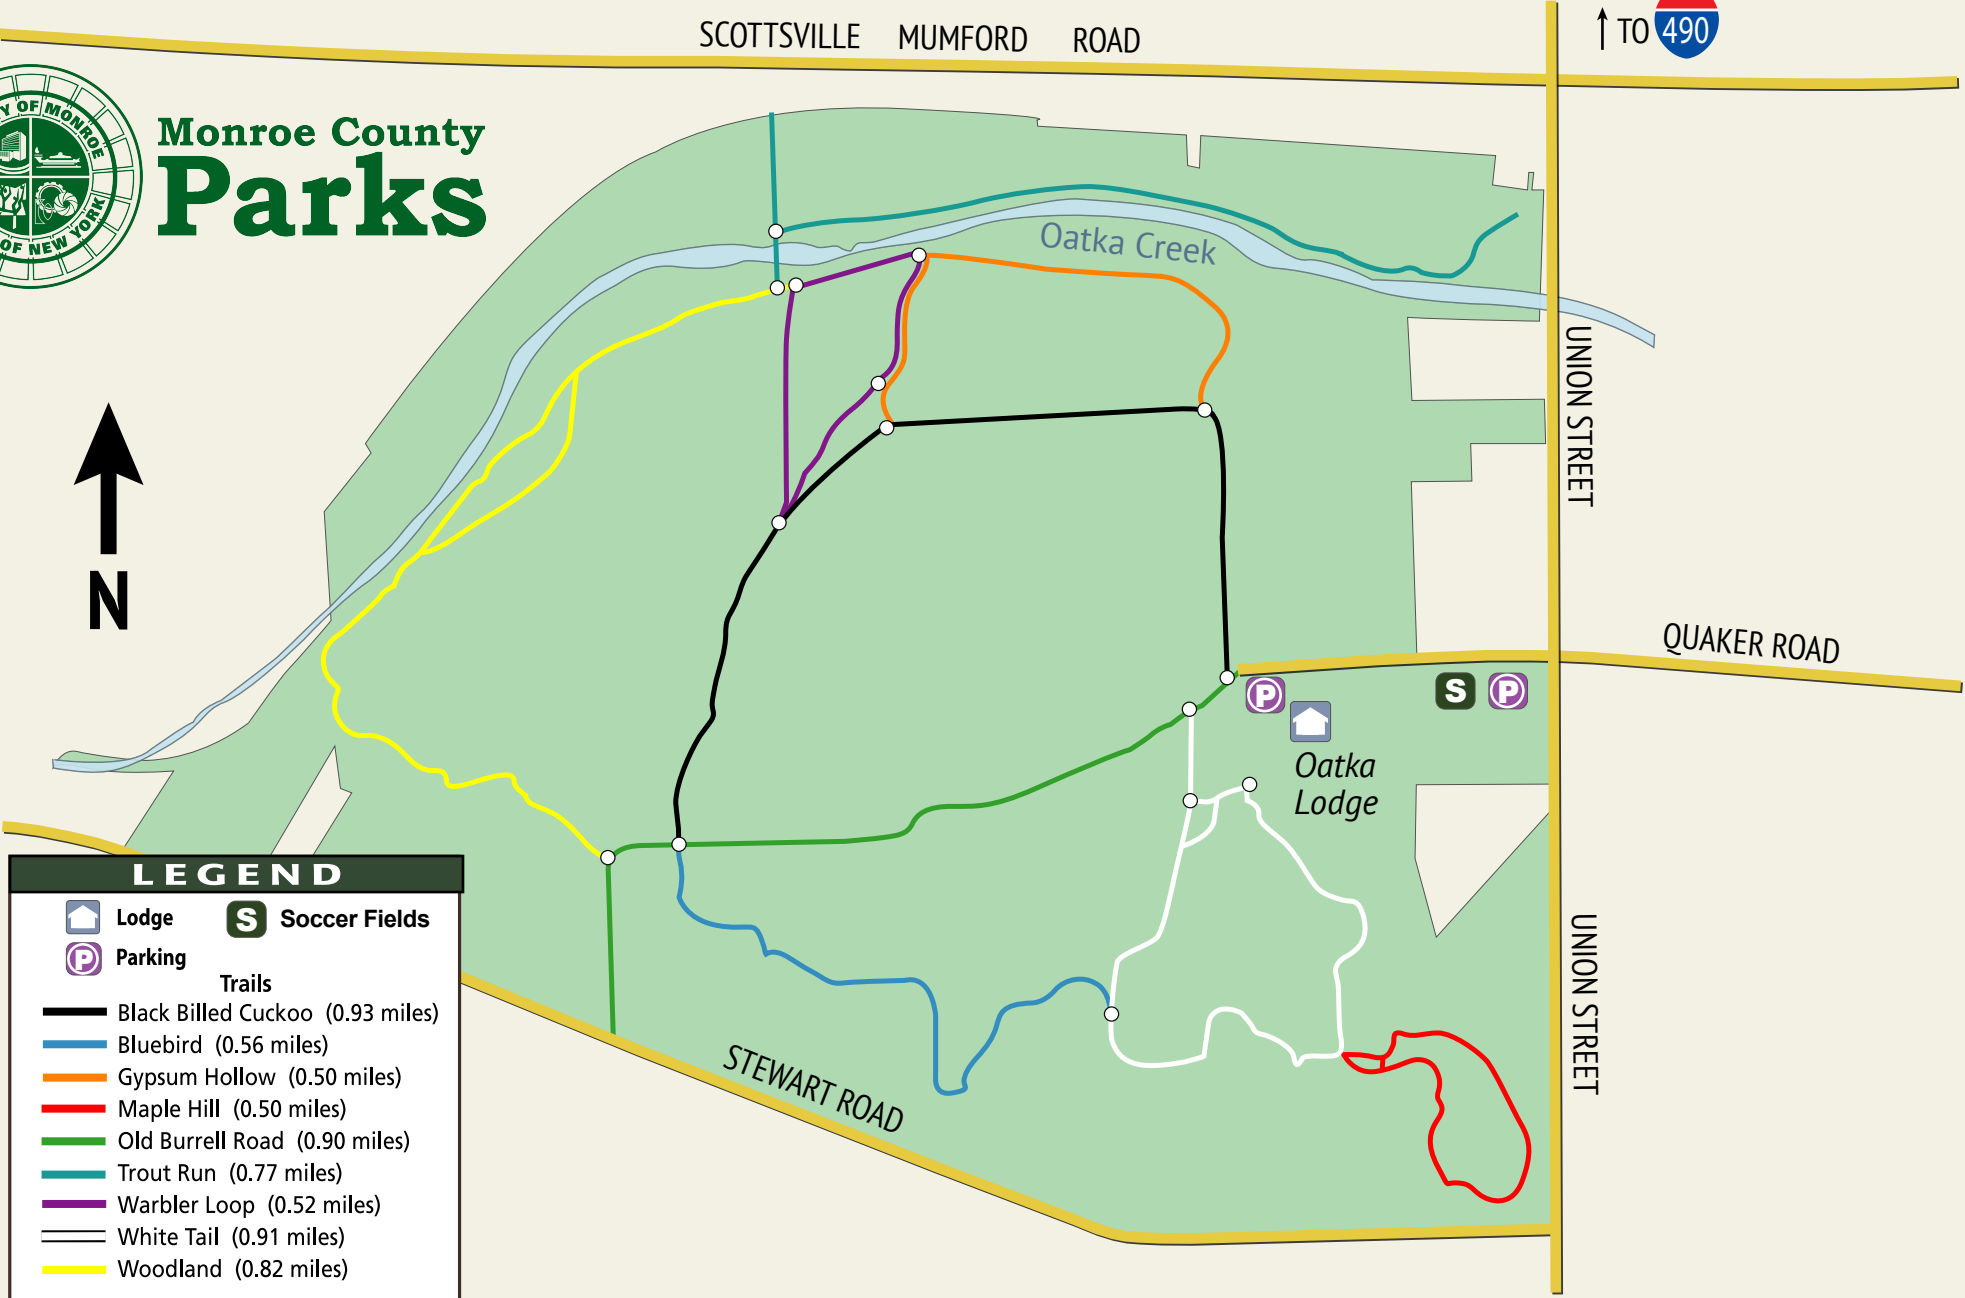

OATKA CREEK PARK

Park Staff: 585-509-2843

for more information:
monroecounty.gov/parks
 585-753-PARK (7275)

Monroe County
Parks

LEGEND

Lodge	Soccer Fields
Parking	
Trails	
Black Billed Cuckoo (0.93 miles)	
Bluebird (0.56 miles)	
Gypsum Hollow (0.50 miles)	
Maple Hill (0.50 miles)	
Old Burrell Road (0.90 miles)	
Trout Run (0.77 miles)	
Warbler Loop (0.52 miles)	
White Tail (0.91 miles)	
Woodland (0.82 miles)	
Trail Intersection	