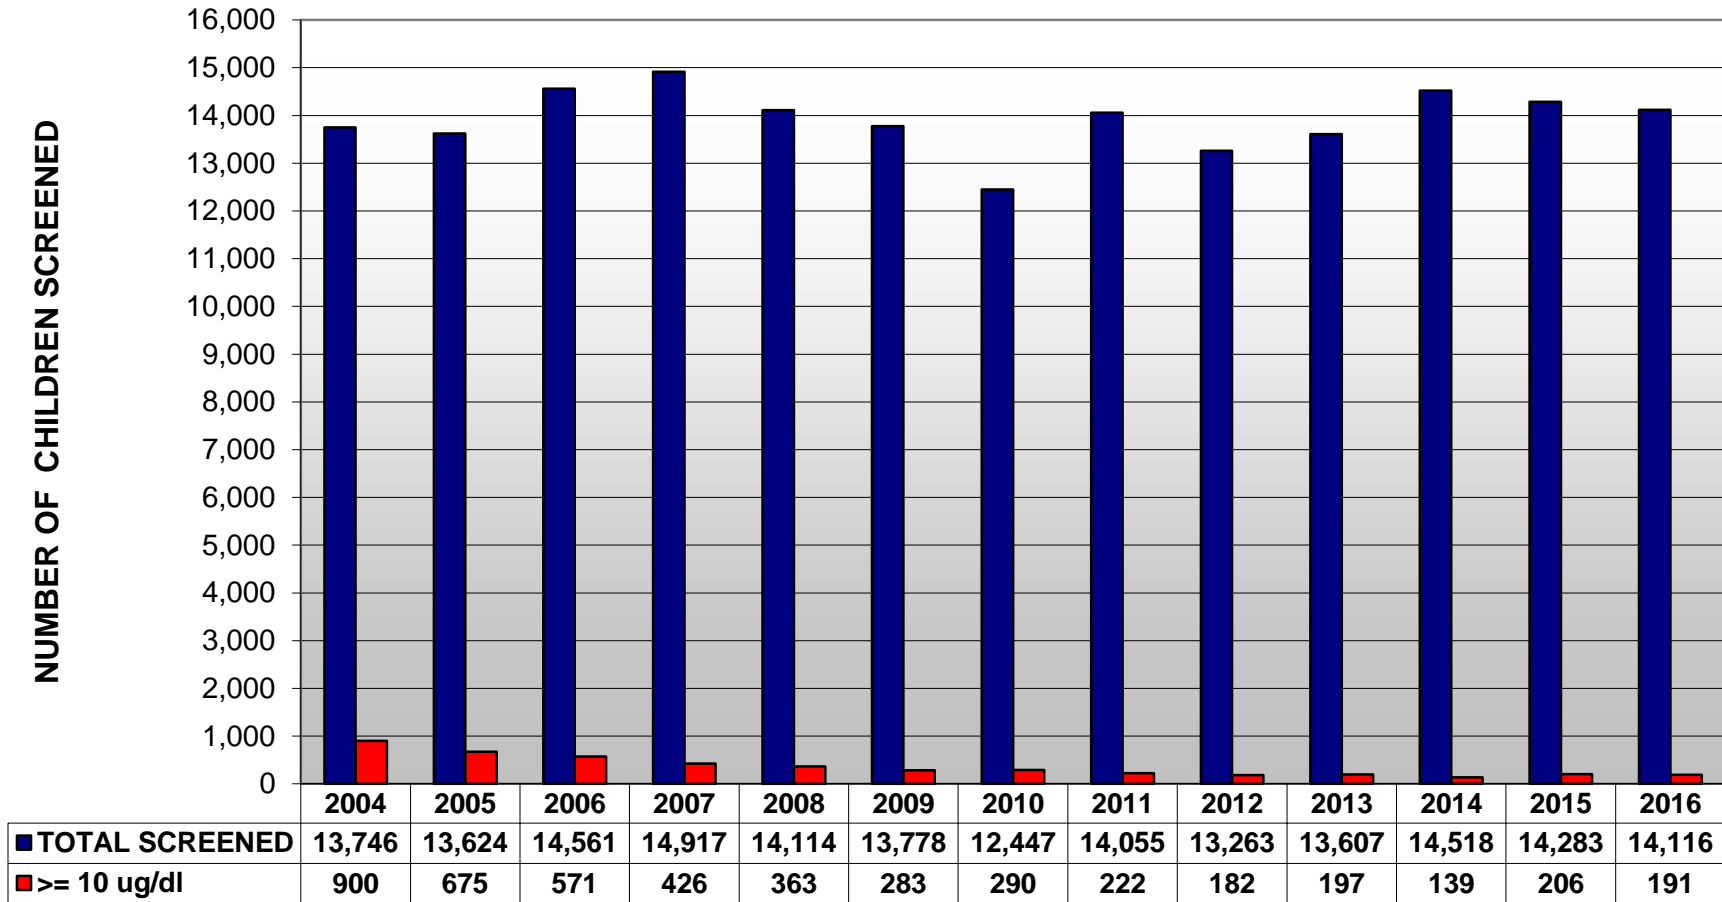

MONROE COUNTY CHILDREN (0-72 MONTHS) SCREENED FOR LEAD 2004-2016

YEAR