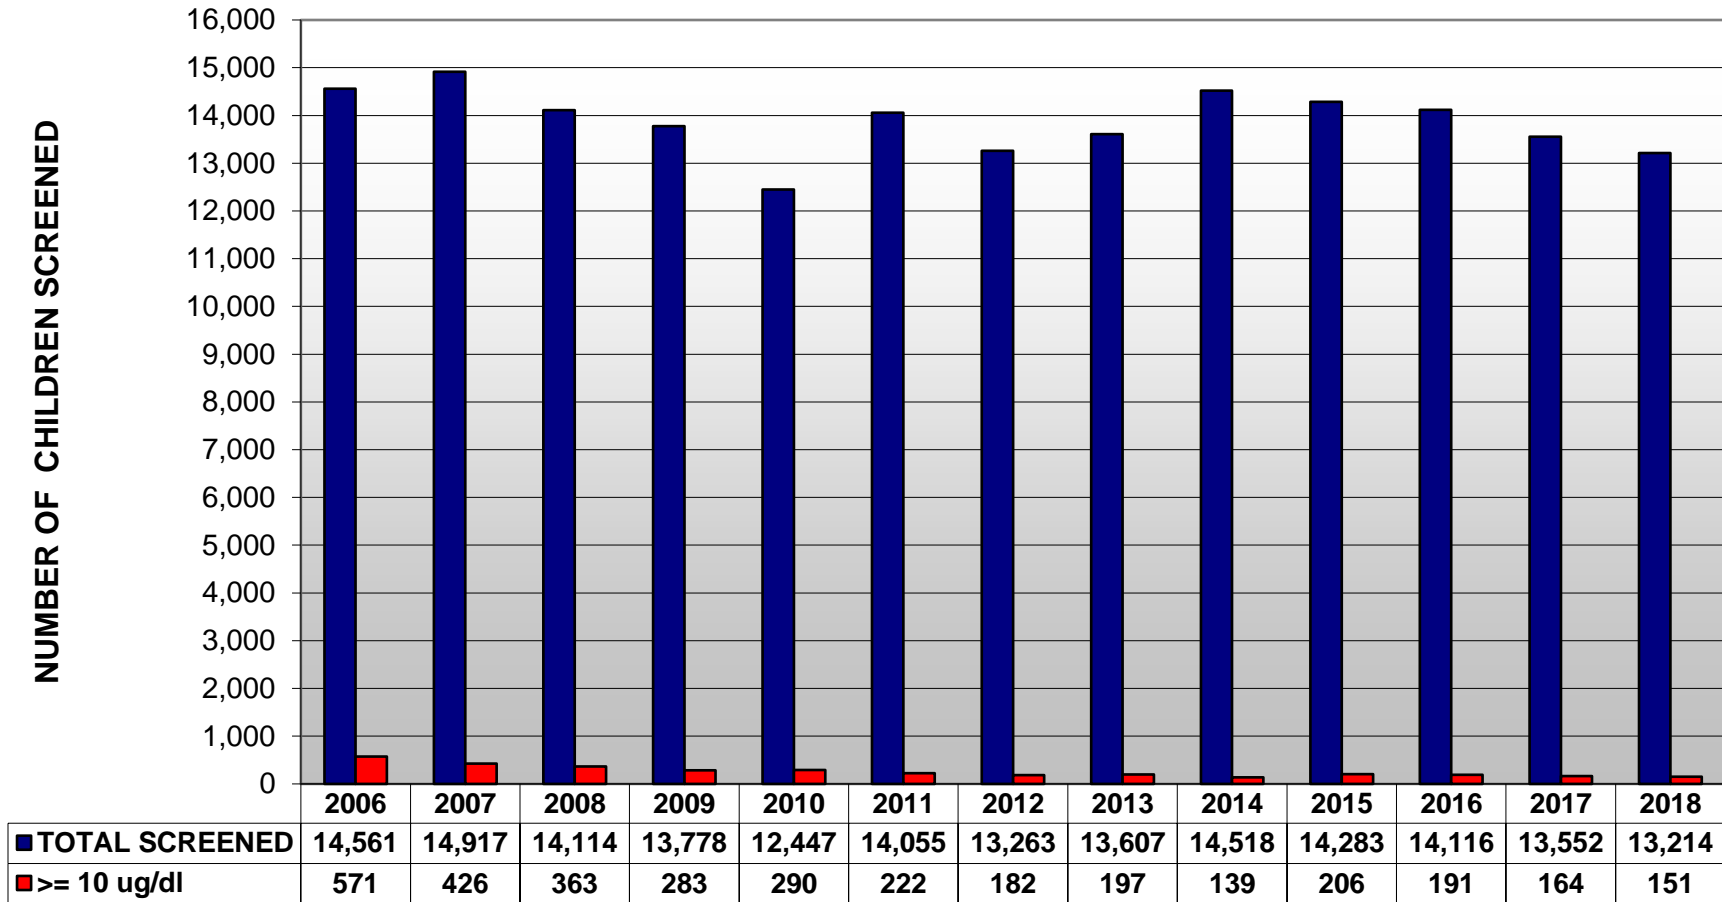

MONROE COUNTY CHILDREN (0-72 MONTHS) SCREENED FOR LEAD 2006-2018

YEAR