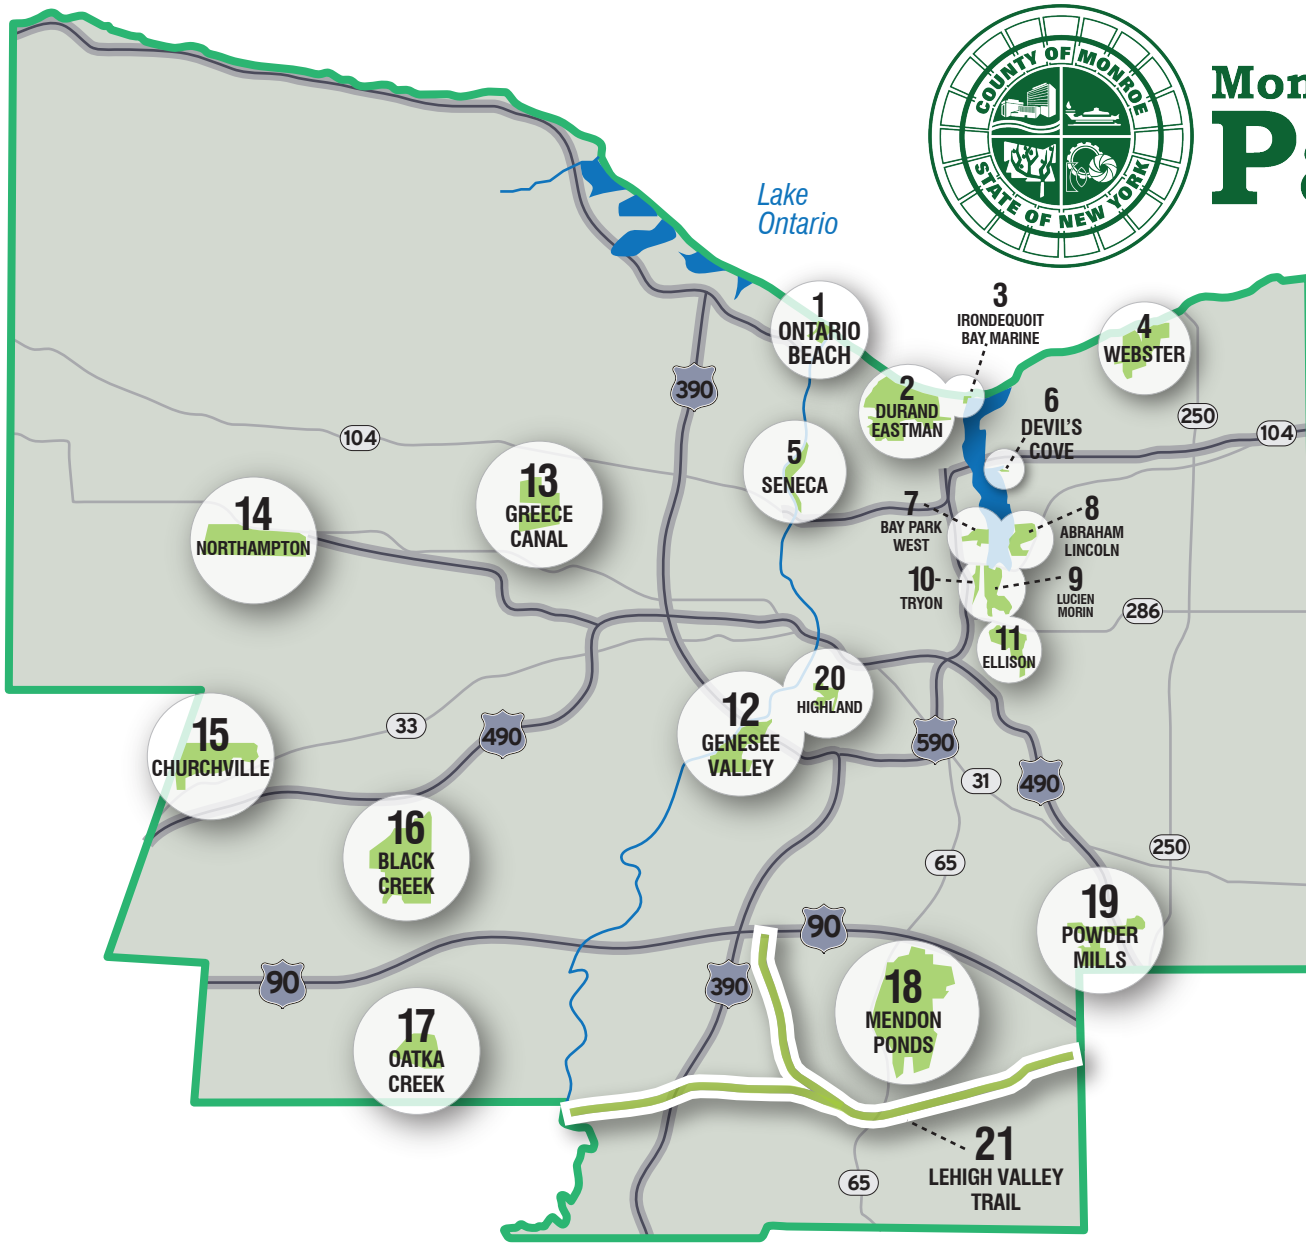

Monroe County Parks

- 1 ONTARIO BEACH PARK
- 2 DURAND EASTMAN PARK
- 3 IRONDEQUOIT BAY MARINE PARK
- 4 WEBSTER PARK
- 5 SENECA PARK & ZOO
- 6 DEVIL'S COVE
- 7 IRONDEQUOIT BAY PARK WEST
- 8 ABRAHAM LINCOLN PARK
- 9 LUCIEN MORIN PARK
- 10 TRYON PARK
- 11 ELLISON PARK
- 12 GENESEE VALLEY PARK
- 13 GREECE CANAL PARK
- 14 NORTHAMPTON PARK
- 15 CHURCHVILLE PARK
- 16 BLACK CREEK PARK
- 17 OATKA CREEK PARK
- 18 MENDON PONDS PARK
- 19 POWDER MILLS PARK
- 20 HIGHLAND PARK
- 21 LEHIGH VALLEY TRAIL LINEAR PARK