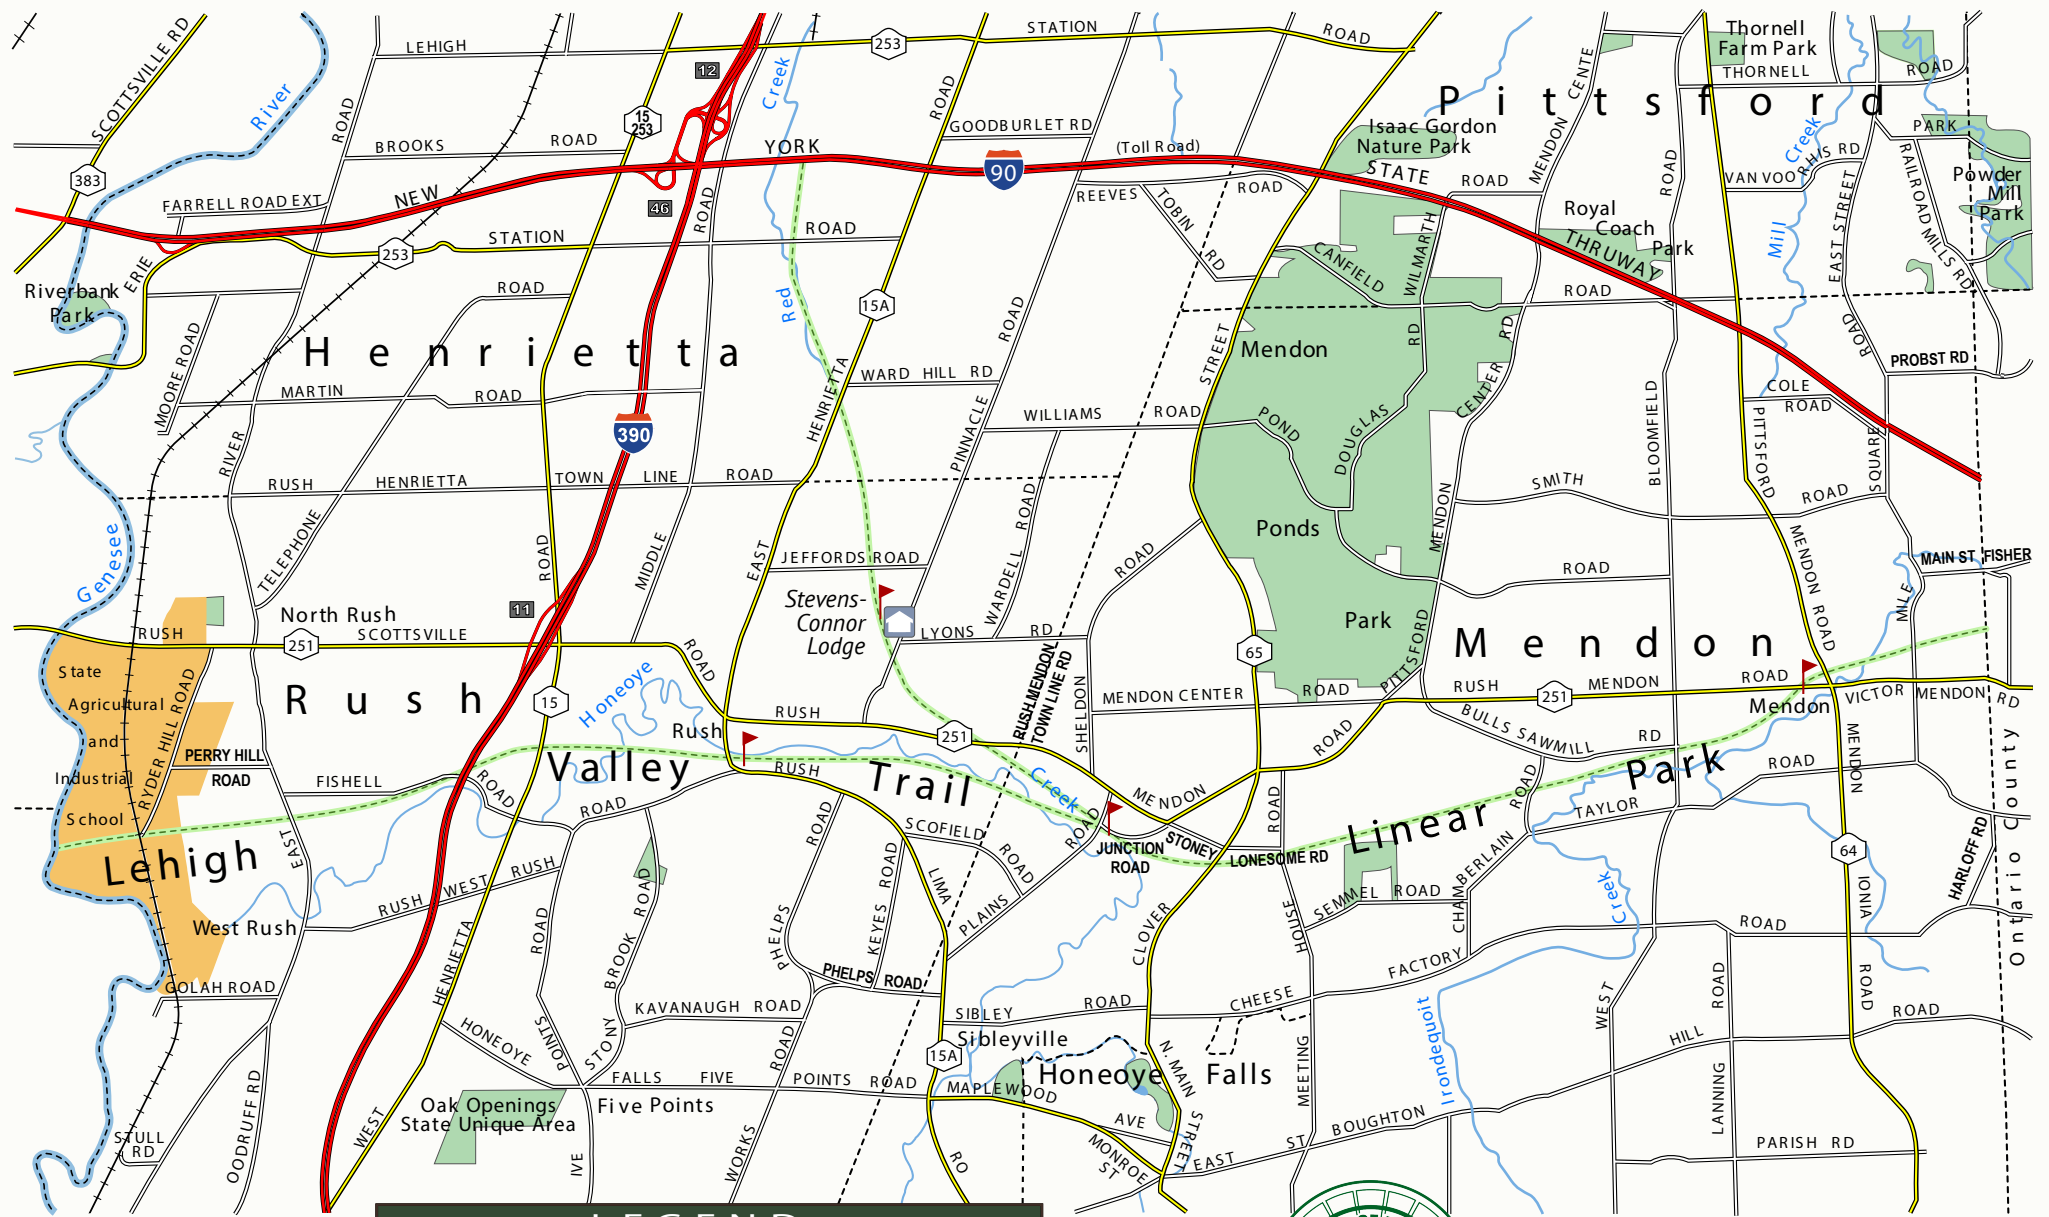

LEHIGH VALLEY TRAIL LINEAR PARK

Park Staff: 585-509-2895

for more information:
monroecounty.gov/parks
585-753-PARK (7275)

LEGEND

0.62 1.24 Miles
1 2 Km

Lehigh Valley Trail

Parking Access Point

Monroe County
Parks

LEHIGH VALLEY TRAIL LINEAR PARK

Park Staff: 585-509-2895

for more information:
monroecounty.gov/parks
585-753-PARK (7275)

PARK HOURS:

- Park Hours are from **6 am until 11 pm.**
- Park access and services vary seasonally, please contact 753- PARK (7275) for more details.